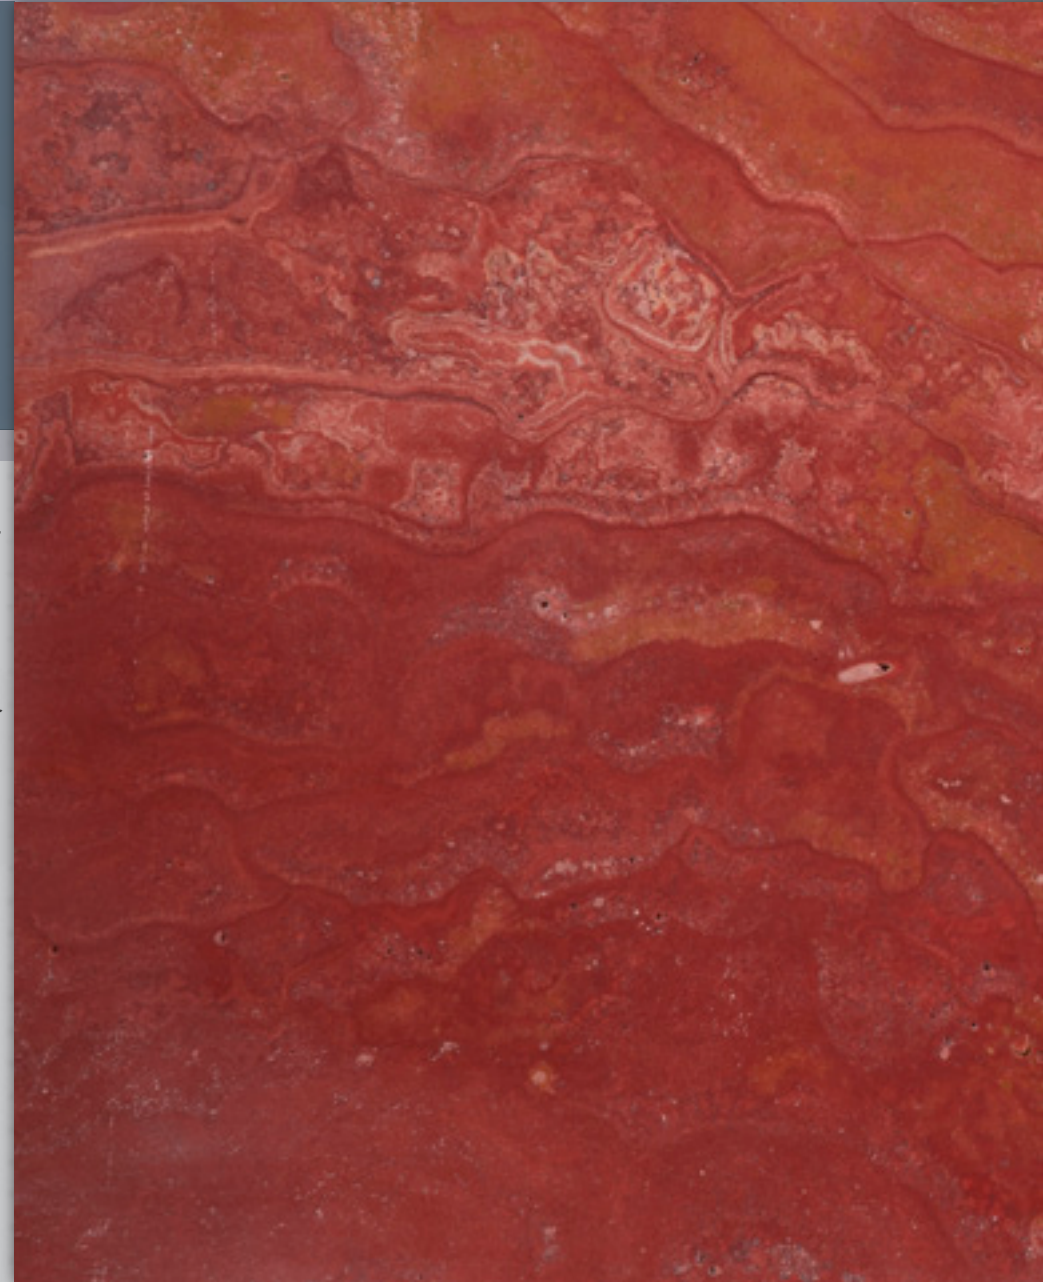

Red

Travertine

Red travertine is one of the most famous travertine stones existing in Iran mines. This stone has the most specific color of travertine in the world whose red spectrum is so eye-catching. This stone is cut and processed in two wavy and marbled types and each of them gives especial view to interior and exterior spaces of buildings

Type	Tile and Slab
Surface	Polished, hond, and scabbled
Diameter	1/8cm, 2cm and 3cm
Absorption	2/3 %
Porosity	8 %
Resistance	506
Weight	2/7