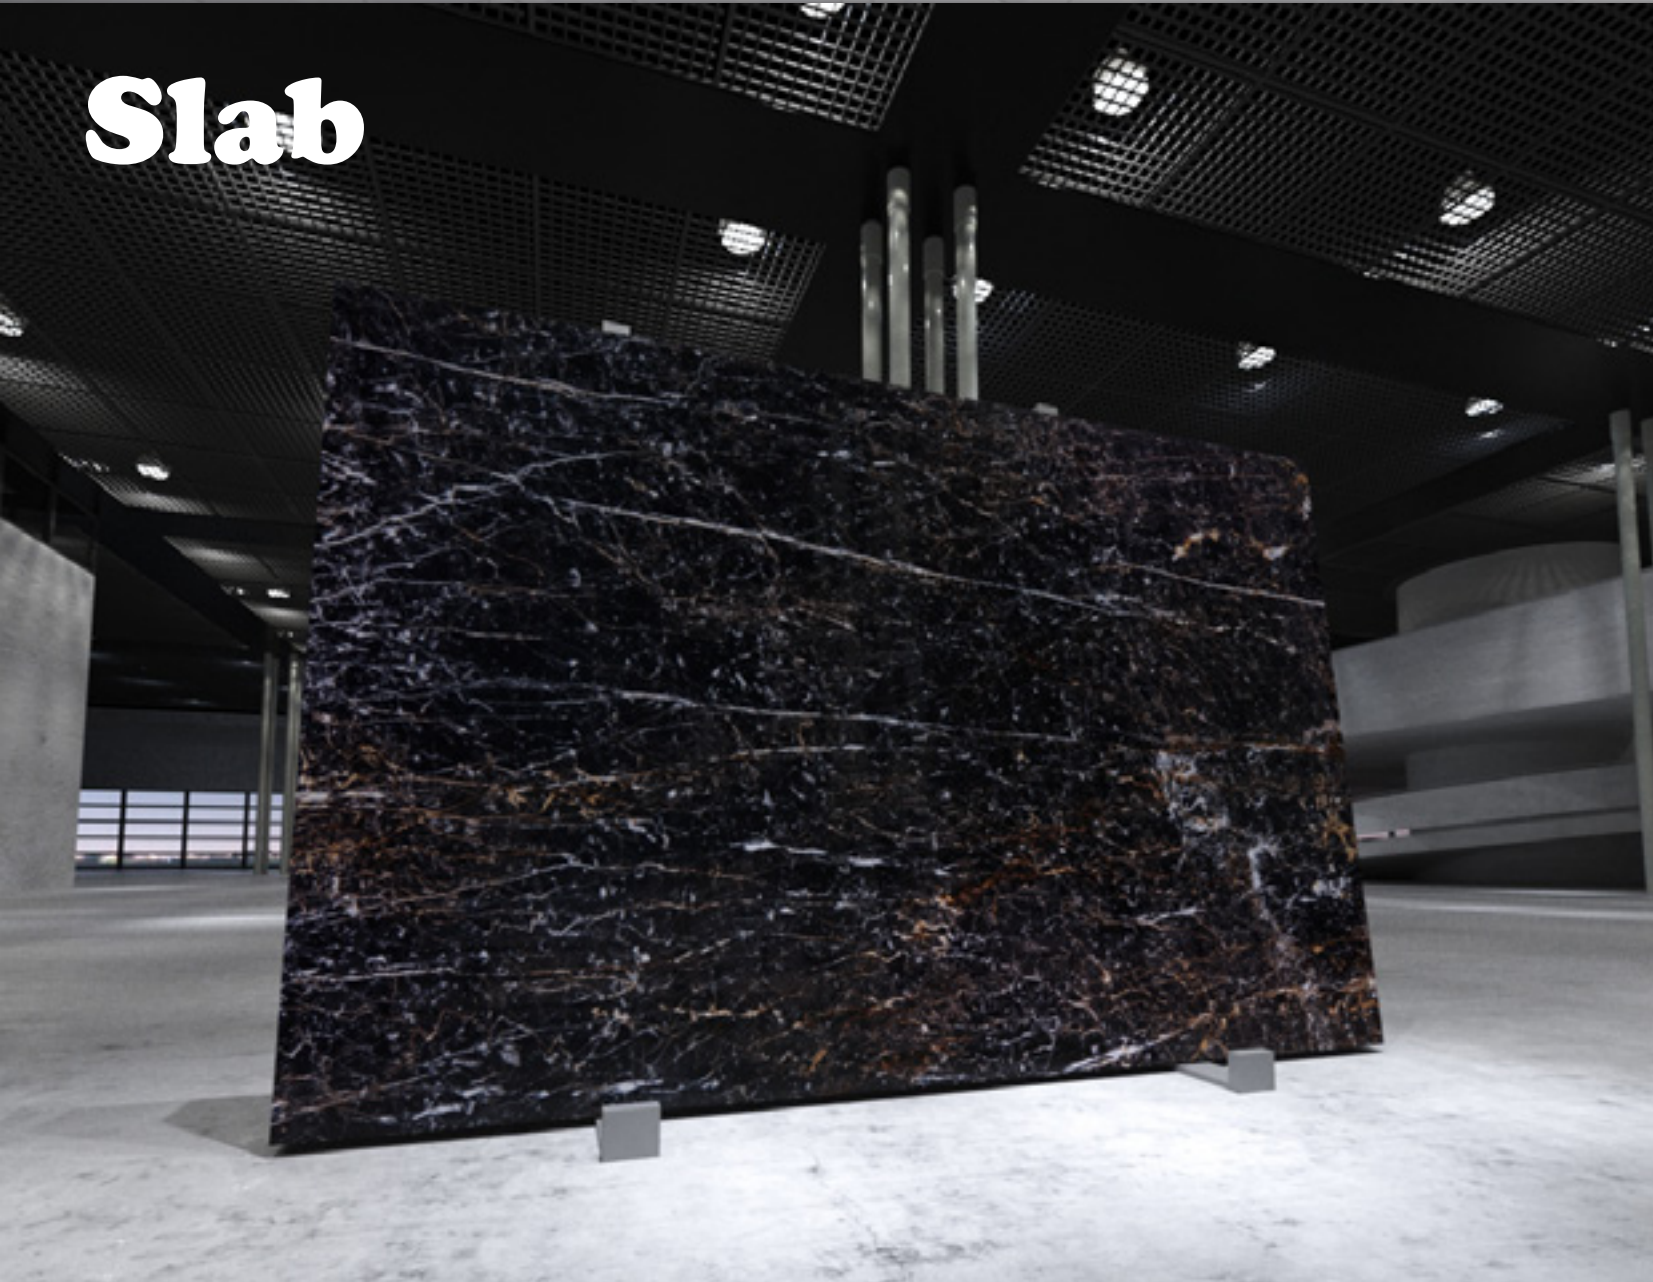

80 X 80

100 X 100

120 X 120

40 X 40

60 X 60

60 X 120

Slab

Golden Black Marble slab is one of the most popular dark slabs among designers. So that Golden Black Marble slab has been always one of their options for building design. It is important to mention that delicate pattern and high details have discriminated this stone from other types and has created special market for it

According to Iran's global ranking, travertine mines have the highest diversity in World

Shahyadi

Marble

Shahyadi Marble is the whitest and strongest stone in its kind. It is found with different colorful veins including red, green and gray veins. This stone has been extracted from central mines of Iran and sent to factories all over Iran. Tehran Azadi Square is the most distinguished place in which this stone is used