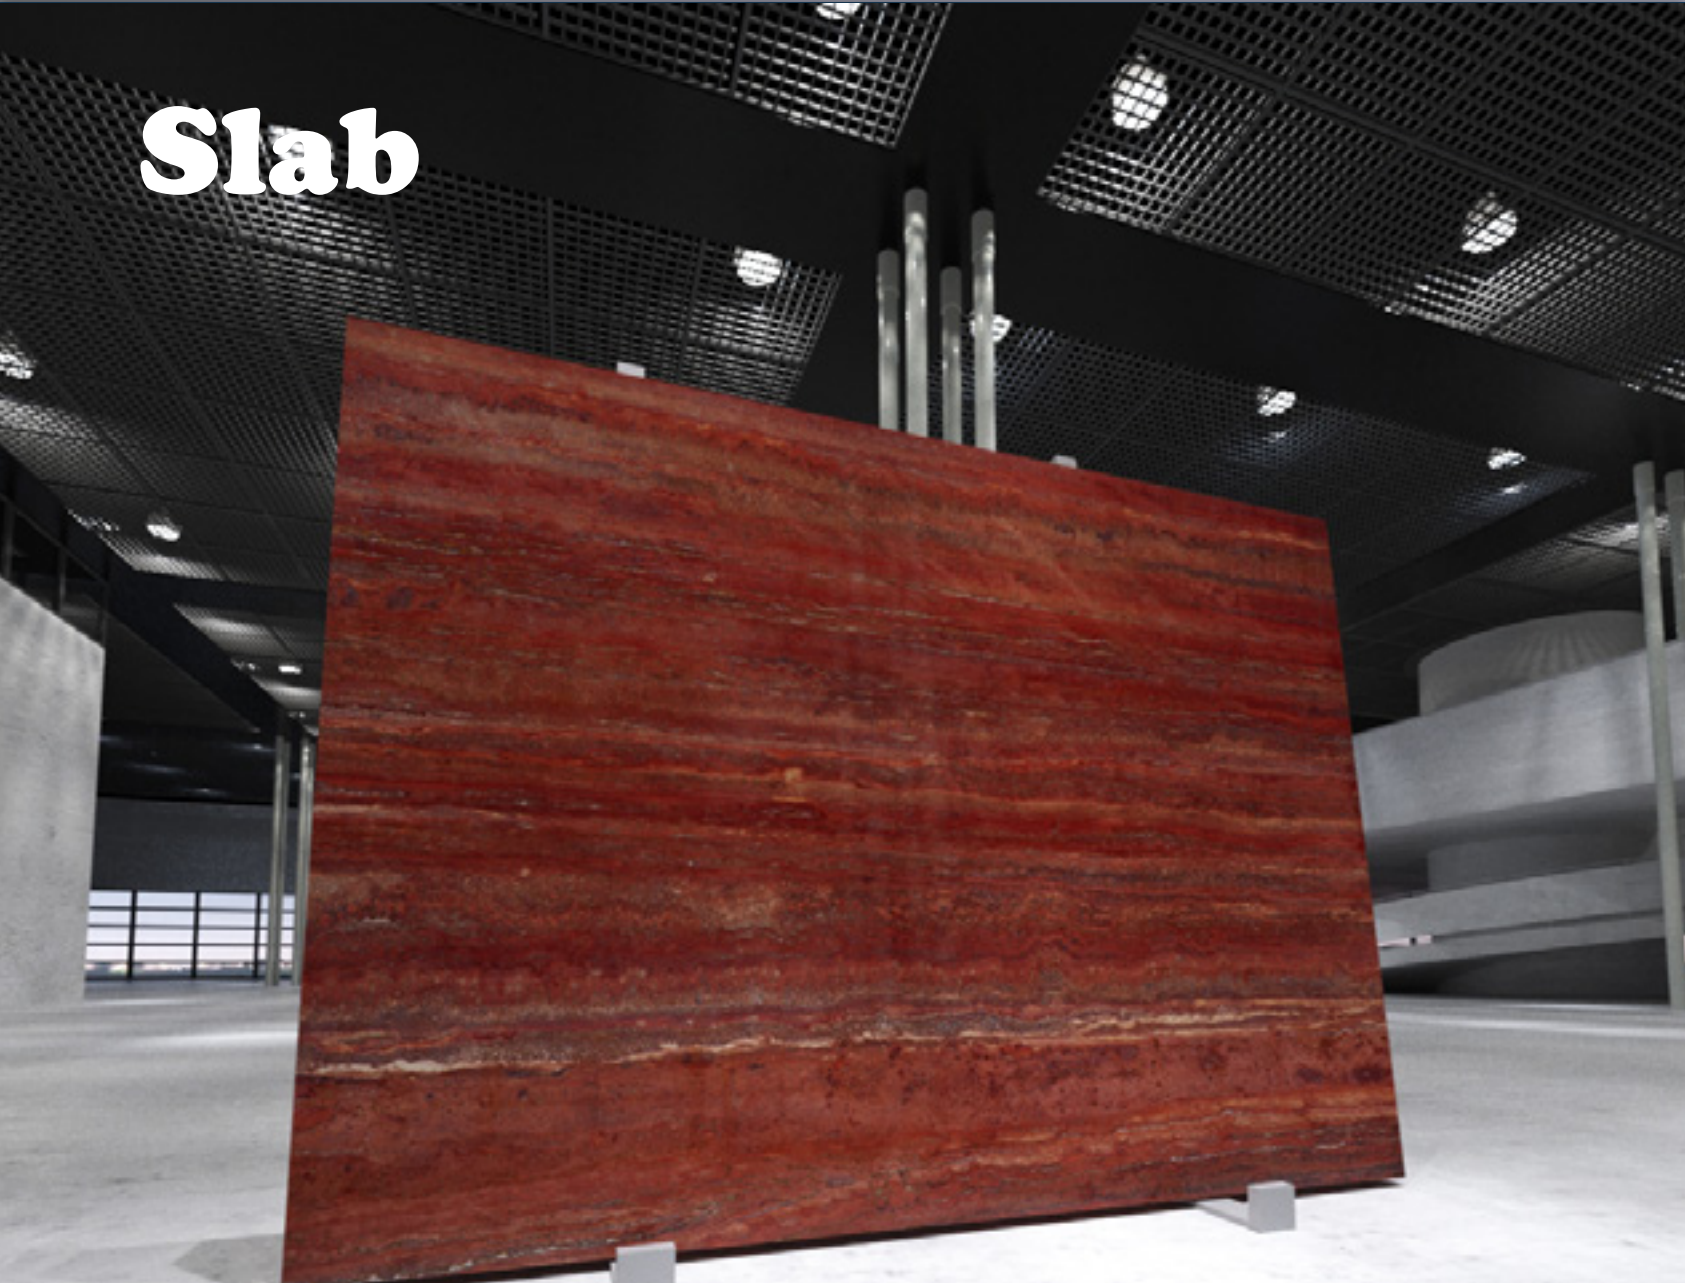

80 X 80

100 X 100

120 X 120

40 X 40

60 X 60

60 X 120

Slab

Red travertine slab is one of the especial selling and processing forms of this stone which is produced by more advanced technology. This stone usually decorates especial facades with bigger dimensions and releases the sense of a warm natural color in the space