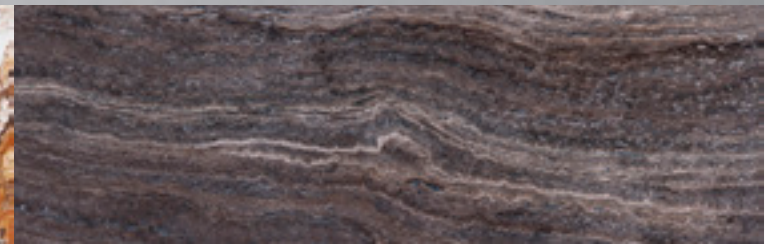

CHINA COMMUNITY FOR YOUTH ENTREPRENEURSHIP

CHINA COMMUNITY FOR YOUTH ENTREPRENEURSHIP

4
Matches

Travertine

Quality

Variety

Style

Travertine is among deposited stones category with usually limestone basis. This kind of stone has high porosity so it has less density rather than other stones and as a result its weight is less than other stones. Such characteristics in this kind of stone have made it absorb mortar so much and be used more for façade. Although the stability of this stone is lower than other stones, this weakness is compensated with cutting diameter. Thick travertine stones with special colors and high water absorption may be used both in exterior and interior building floors