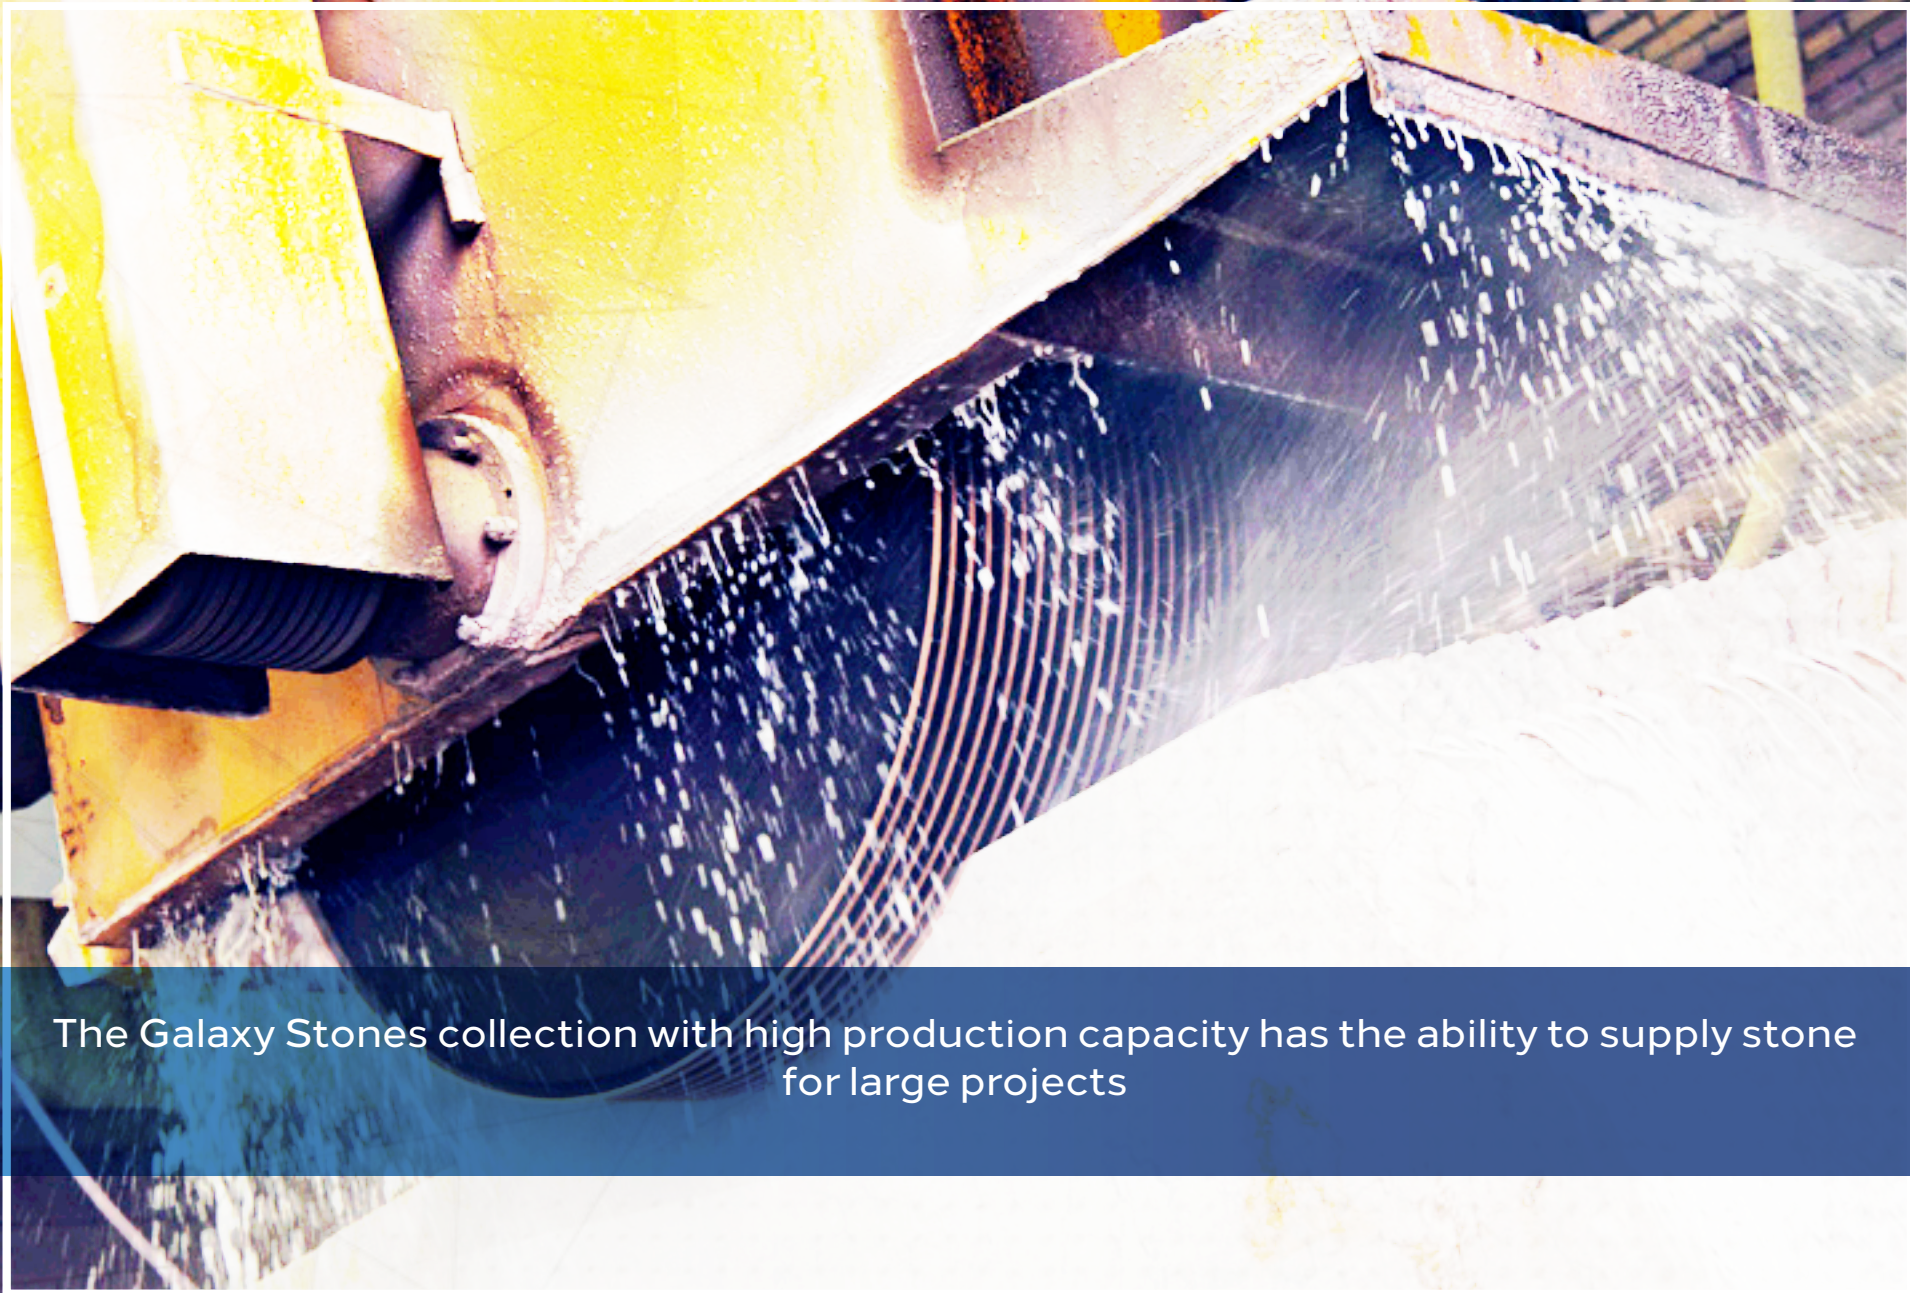

The Galaxy Stones collection with high production capacity has the ability to supply stone for large projects