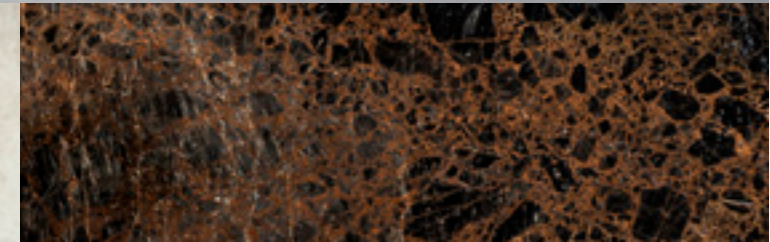

Marble

Quality

Variety

Strong

Marble is a form stone with specific features and various colors including red, pink, yellow, green, cream, white, black and brown. Marbles can be used as floor stone, wall facade, stair, cabinet cover and other consumptions in building. Marbles are found polished on market but different surfaces and processing such as scabbled, hond, unpolished and leathered are available for other consumptions

Pietra Gray

Marble

Pietra gray marble with high strength and very low porosity in gray background is one of the popular stones in Iran and world market. This stone due to its strong parameters has been able to be used in historical monuments such as Naqsh-e Jahan Square and reminds us of past years and new architecture too