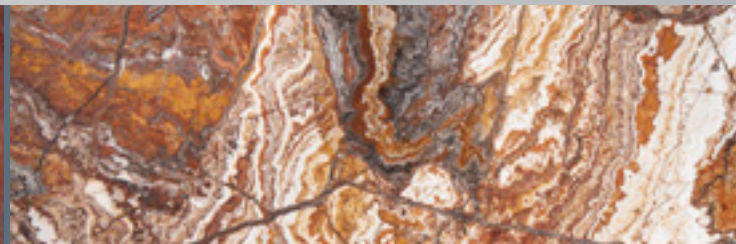

CHINA COMMUNITY FOR YOUTH ENTREPRENEURSHIP

CHINA COMMUNITY FOR YOUTH ENTREPRENEURSHIP

4
Matches

Travertine

Quality

Variety

Style

Travertine is among deposited stones category with usually limestone basis. This kind of stone has high porosity so it has less density rather than other stones and as a result its weight is less than other stones. Such characteristics in this kind of stone have made it absorb mortar so much and be used more for façade. Although the stability of this stone is lower than other stones, this weakness is compensated with cutting diameter. Thick travertine stones with special colors and high water absorption may be used both in exterior and interior building floors