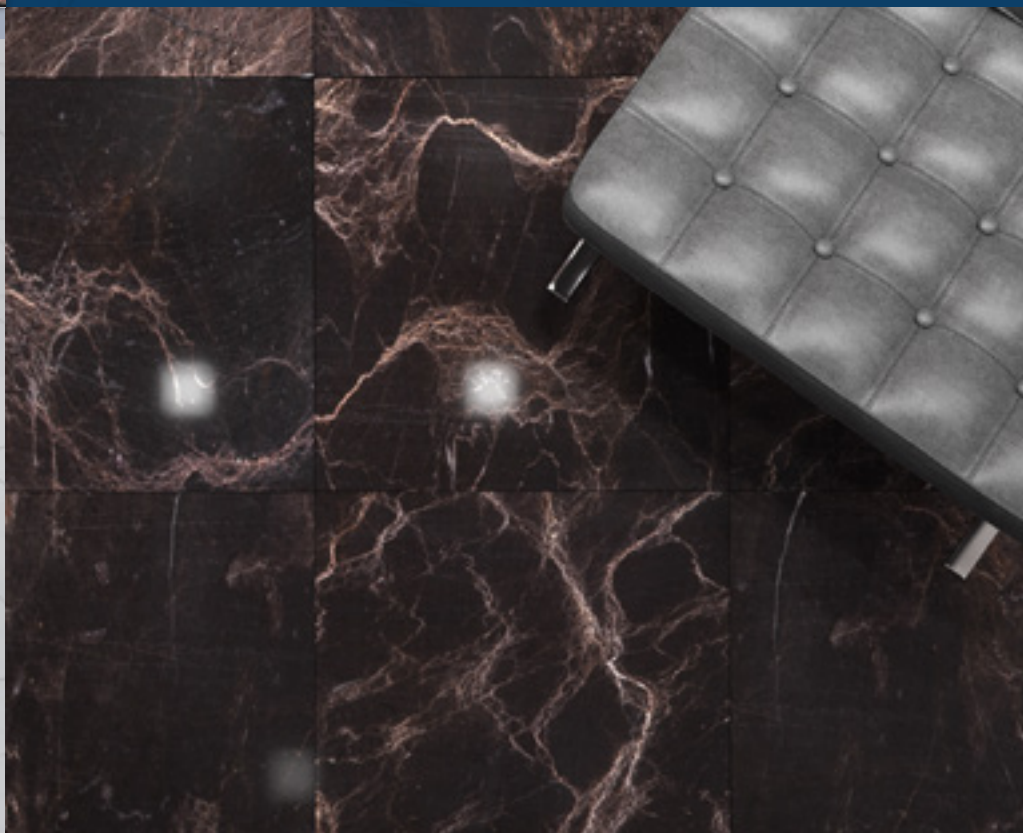

Tile

Using it as floor tile is one of the most common ways to use this stone. After polishing it is possible to use it in different cuts and suitable thicknesses in building floor. Putting and aligning Spider Black Marble tiles next to each other create 3D veins in building floors which seem as if they have endless depth

80 X 80

100 X 100

120 X 120

40 X 40

60 X 60

60 X 120