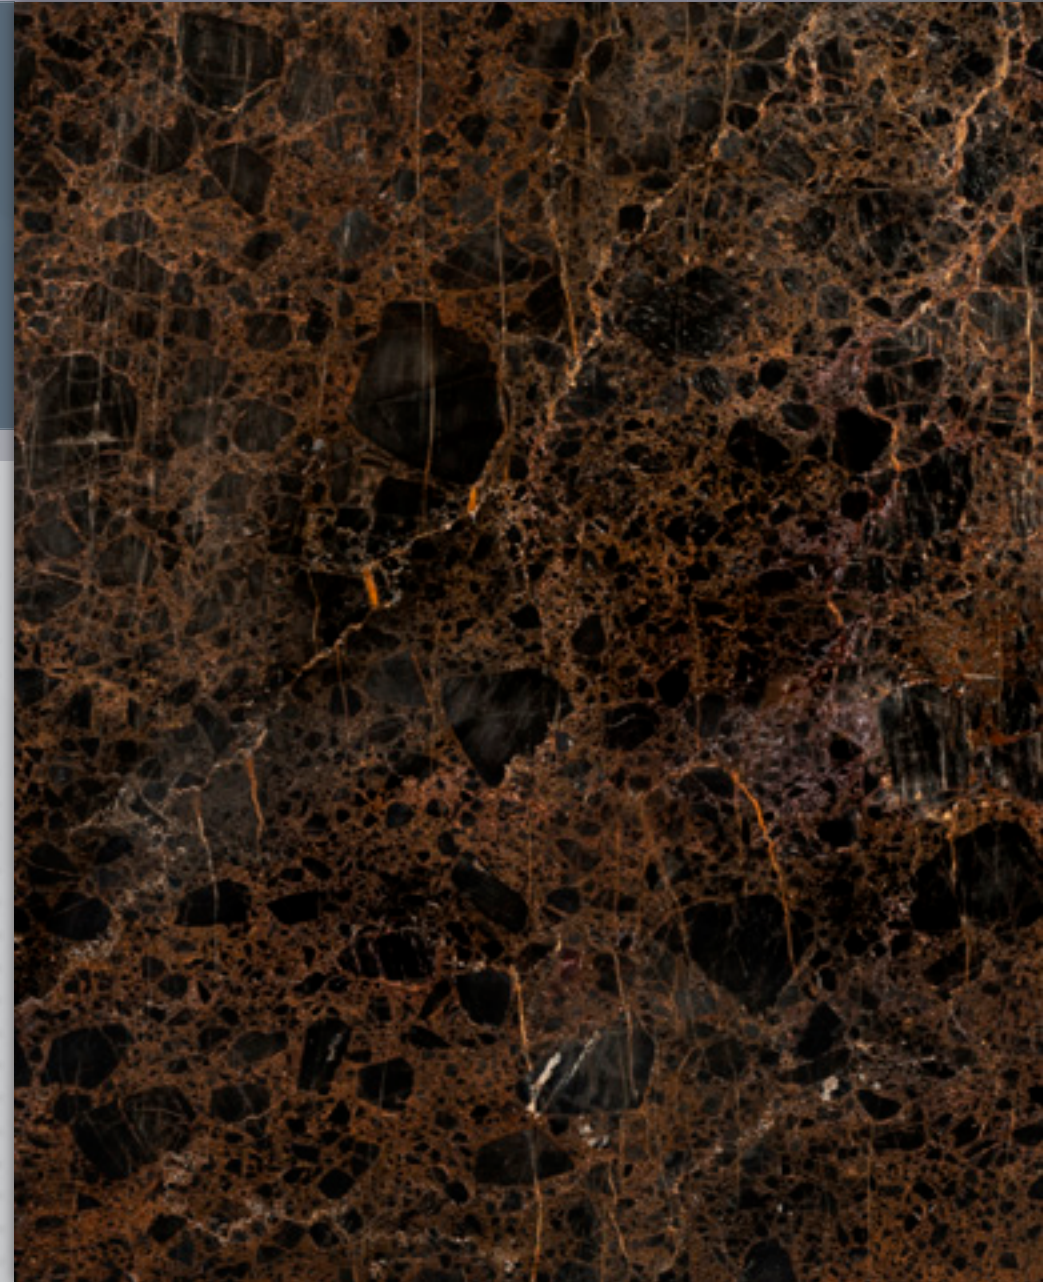

Marshall

Marble

Marshall Marble is one of the most excellent options as luxury black stone. This stone has enjoyed especial market in Spain, Portugal and Italy and is used as a luxury stone in beautiful buildings. Golden veins in this stone show off its luxuriousness as if you stepped on the central hall of a palace

Type	Tile and Slab
Surface	Polished, honed, and leathered
Diameter	1cm, 2cm and 3cm
Absorption	0/96 %
Porosity	0/89 %
Resistance	1260
Weight	2/56