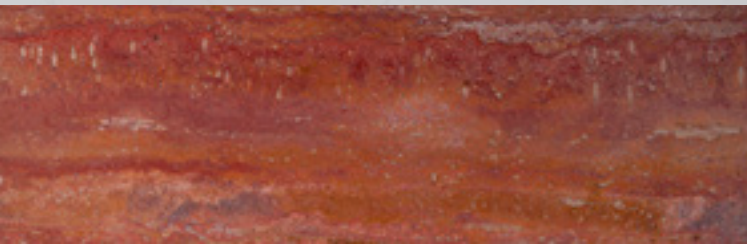

Style

Travertine is among deposited stones category with usually limestone basis. This kind of stone has high porosity so it has less density rather than other stones and as a result its weight is less than other stones. Such characteristics in this kind of stone have made it absorb mortar so much and be used more for façade. Although the stability of this stone is lower than other stones, this weakness is compensated with cutting diameter. Thick travertine stones with special colors and high water absorption may be used both in exterior and interior building floors